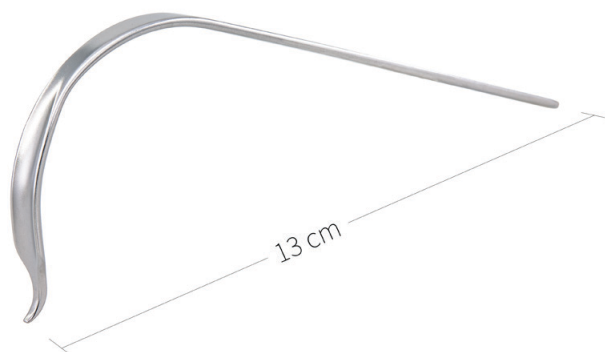

## Retractors-Bone Levers / Hand-Foot / I of I

**24.50.00**  
Subtilis Bone Lever  
6 mm / 16 cm

**24.50.01**  
Subtilis Bone Lever  
8 mm / 16 cm

**24.50.03**  
Subtilis Bone Lever with soft-tissue protection  
concave curved  
8 mm / 16 cm

**24.50.07**  
Subtilis Bone Lever with 130° fourth-circle bend  
6 mm / 13 cm

**24.50.08**  
Subtilis Bone Lever with 130° fourth-circle bend  
8 mm / 13 cm

**24.50.15**  
Subtilis Bone Lever  
15 mm / 16 cm