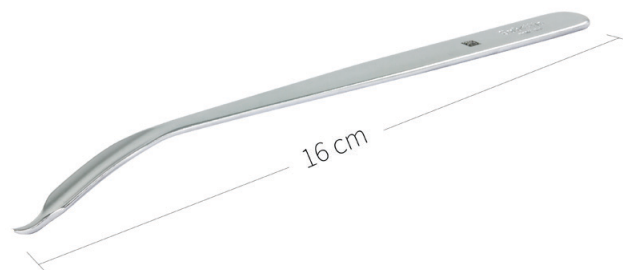

## Retractors-Bone Levers / Hand-Foot / I of I

**24.50.00**  
Subtilis Bone Lever  
6 mm / 16 cm

**24.50.01**  
Subtilis Bone Lever  
8 mm / 16 cm

**24.50.03**  
Subtilis Bone Lever with soft-tissue protection  
concave curved  
8 mm / 16 cm

**24.50.07**  
Subtilis Bone Lever with 130° fourth-circle bend  
6 mm / 13 cm

**24.50.08**  
Subtilis Bone Lever with 130° fourth-circle bend  
8 mm / 13 cm

**24.50.15**  
Subtilis Bone Lever  
15 mm / 16 cm